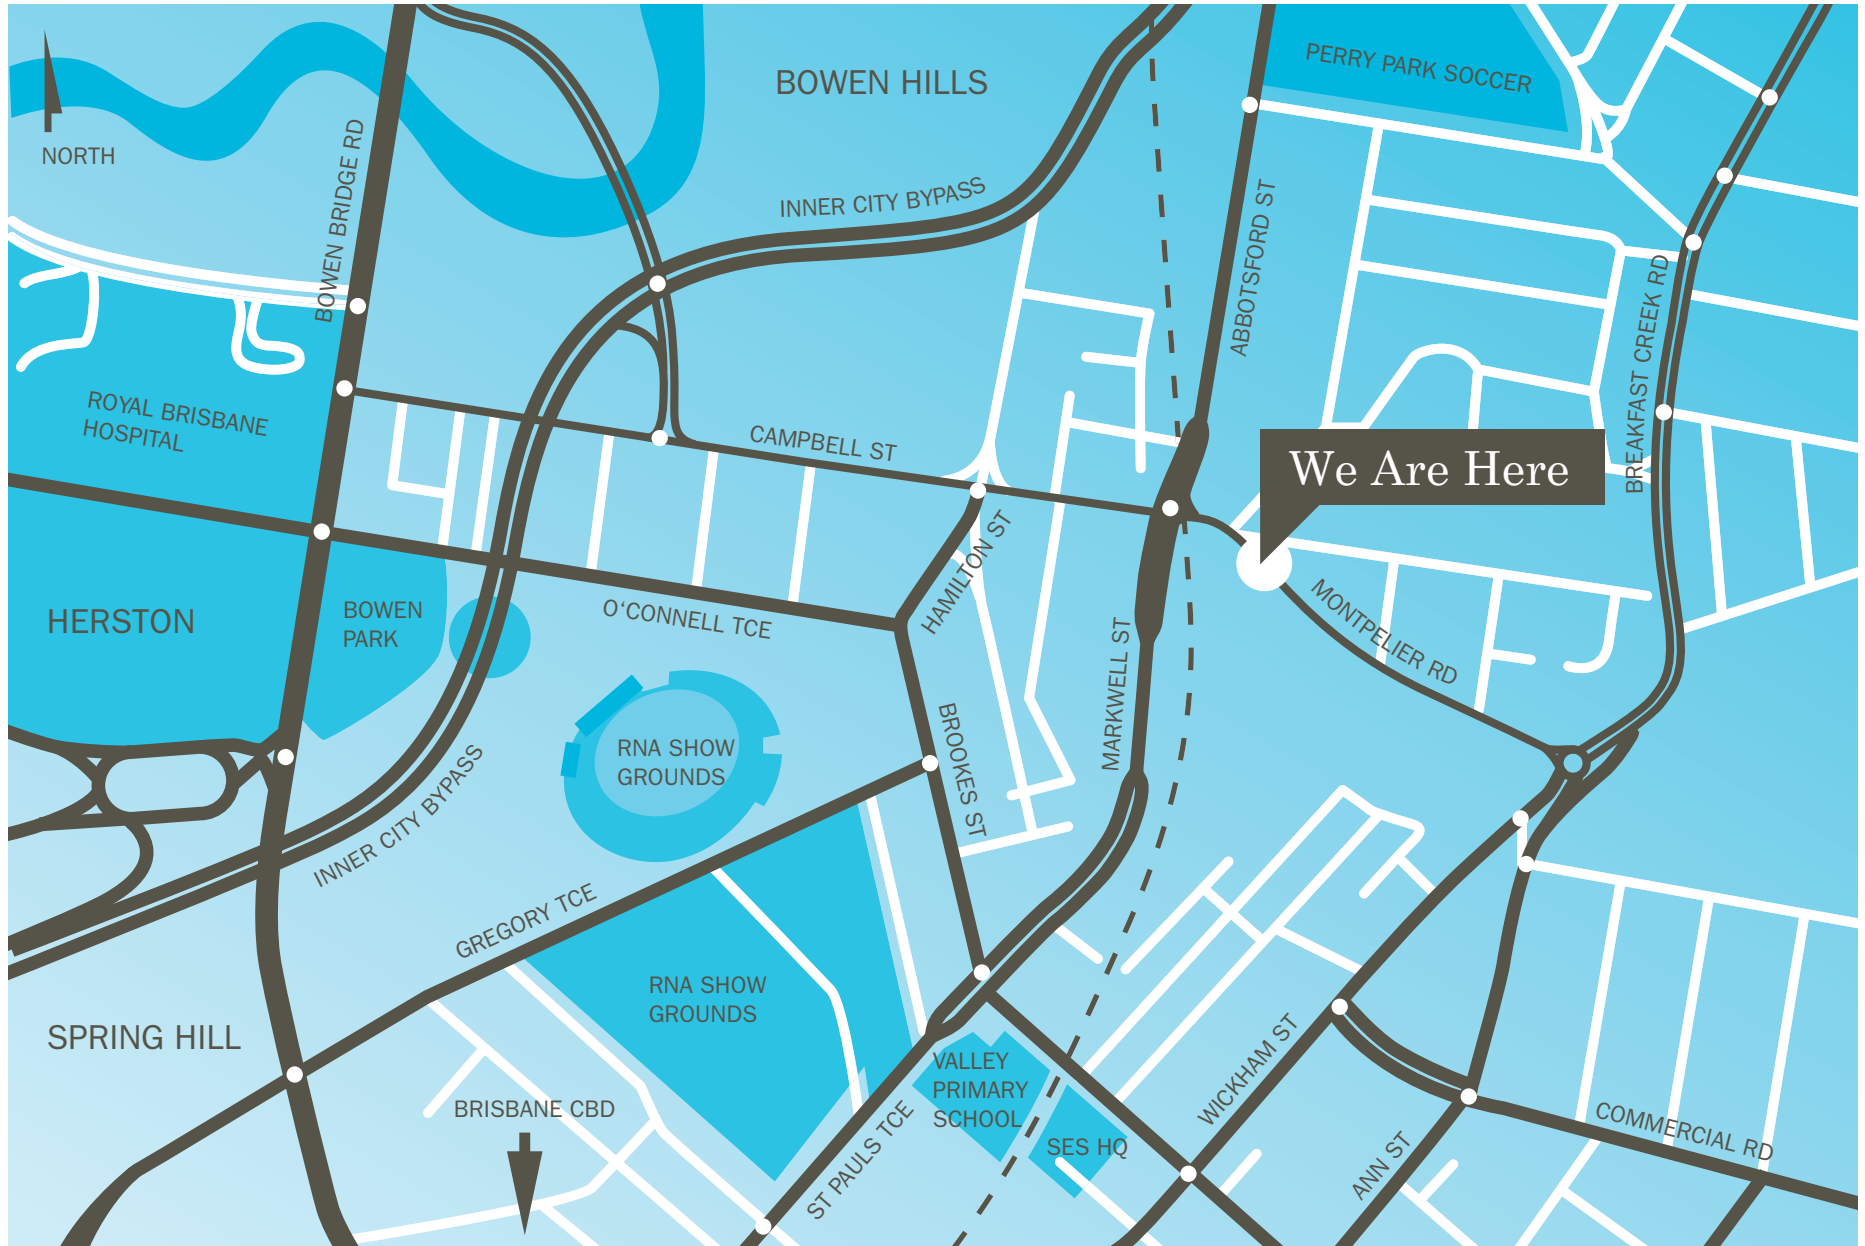

HOW TO FIND US

P 07 3666 0872 F 07 3666 0871 E action@myproplan.com.au
3/69 montpelier road bowen hills qld 4006, po box 199 albion qld 4010